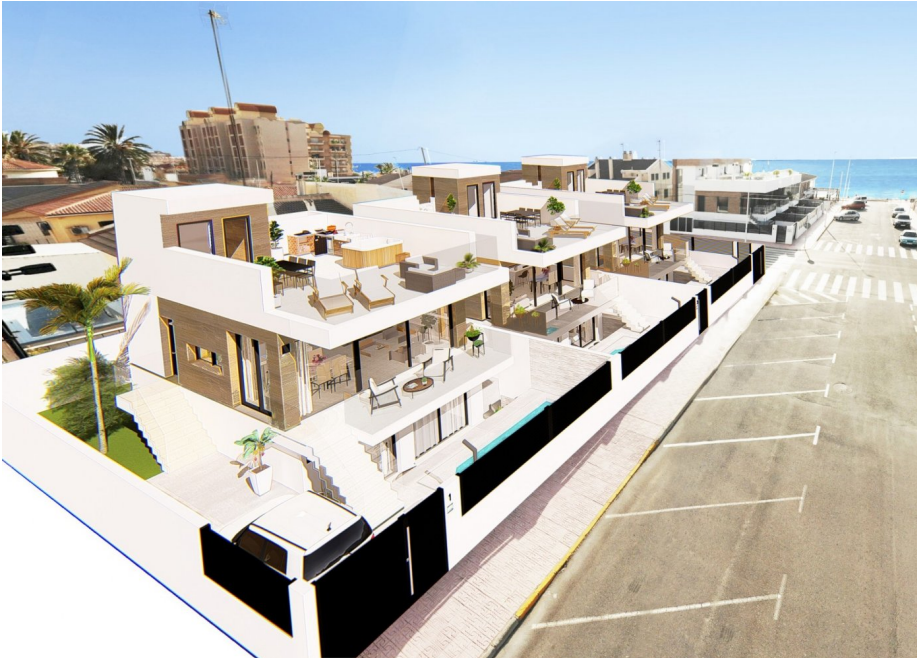

REF: # 10396

()

INFO

PRICE:	820.000 €
PROPERTY TYPE:	Villa
LOCATION:	()
BEDROOMS:	4
Bathrooms:	3
Build:	156 (m2)
Plot:	203 (m2)
Terrace:	79 (m2)
Year:	-
Floor:	-
Old price	-