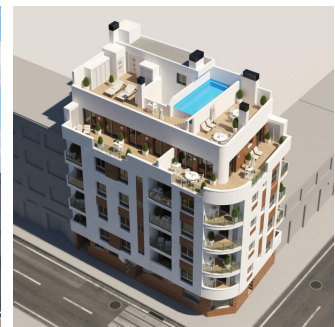

REF: # 11373

INFO

PRICE:	249.000 €
PROPERTY TYPE:	Apartment
LOCATION:	
BEDROOMS:	2
Bathrooms:	2
Build:	77 (m2)
Plot:	-
Terrace:	10 (m2)
Year:	-
Floor:	-
Old price	-

DESCRIPTION

NEW BUILD APARTMENTS IN TORREVIEJA New Build apartments and penthouses in Torrevieja. New Build residential of 17 exclusive 1 and 2 bedrooms, 1 and 2 bathrooms apartments and penthouses, with open plan kitchen and living area, large, fitted wardrobes, fully equipped bathrooms with underfloor heating. All motorised aluminium blinds. Armoured entrance door with security lock. Pre-installation of air conditioning and heating. New Build residential complex with modern design and high quality finishes has a beautiful communal solarium with swimming pool. Torrevieja is a Spanish town in the province of Alicante, on the Costa Blanca. It is known for its typically Mediterranean climate and coastline. It has boardwalks with resorts along its sandy beaches. The small Museum of the Sea and Salt houses exhibitions on the fishing and salt history of the city. In the interior,