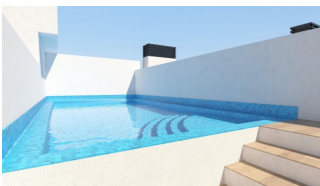

REF: # 11373

INFO

PRICE:	249.000 €
PROPERTY TYPE:	Apartment
LOCATION:	
BEDROOMS:	2
Bathrooms:	2
Build:	77 (m2)
Plot:	-
Terrace:	10 (m2)
Year:	-
Floor:	-
Old price	-

DESCRIPTION

NEW BUILD APARTMENTS IN TORREVIEJA New Build apartments and penthouses in Torrevieja. New Build residential of 17 exclusive 1 and 2 bedrooms, 1 and 2 bathrooms apartments and penthouses, with open plan kitchen and living area, large, fitted wardrobes, fully equipped bathrooms with underfloor heating. All motorised aluminium blinds. Armoured entrance door with security lock. Pre-installation of air conditioning and heating. New Build residential complex with modern design and high quality finishes has a beautiful communal solarium with swimming pool. Torrevieja is a Spanish town in the province of Alicante, on the Costa Blanca. It is known for its typically Mediterranean climate and coastline. It has boardwalks with resorts along its sandy beaches. The small Museum of the Sea and Salt houses exhibitions on the fishing and salt history of the city. In the interior,