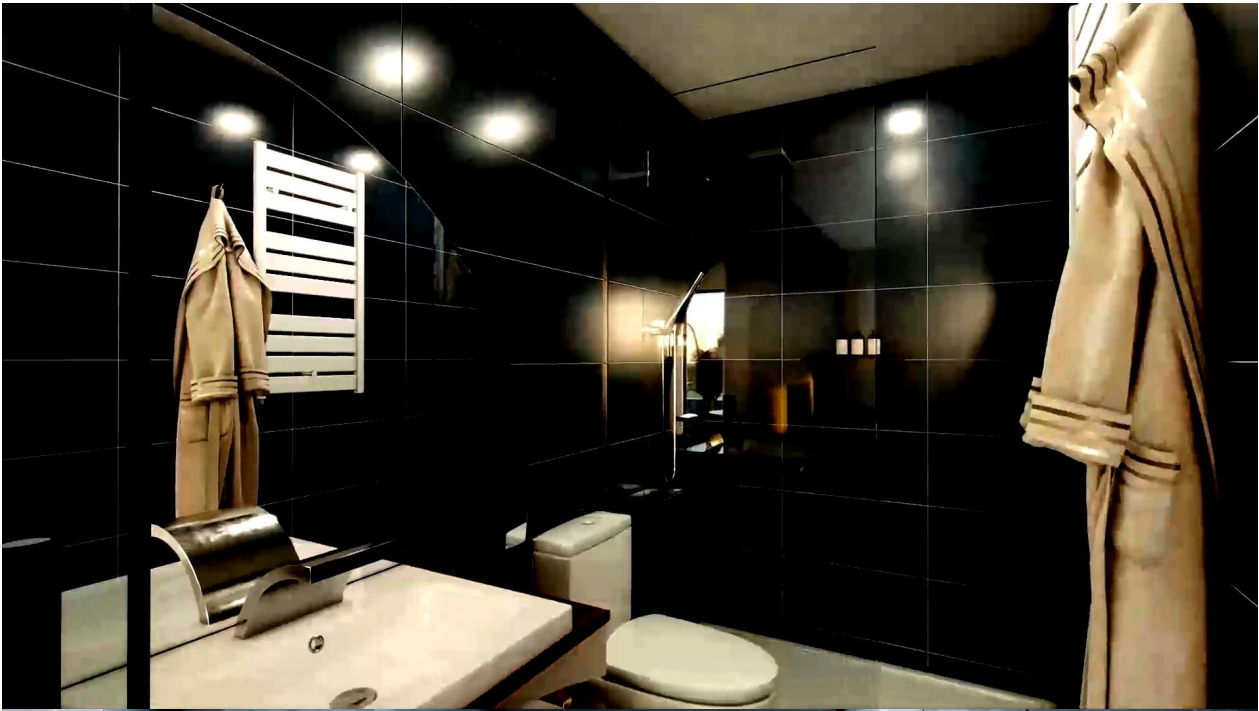

"Experience our experience - Because you deserve the best"