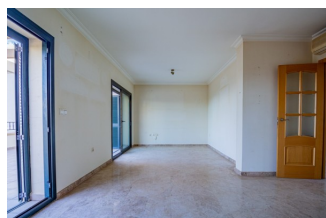

**BESKRIVNING**

Corner bungalow in the exclusive Sierra de Altea la Vella, distributed over 3 floors and with spectacular views of the sea and the mountains. On the main floor (second floor) there is an entrance hall, a guest toilet, a spacious livingdining room with an open kitchen and access to a spectacular terrace with panoramic views. The first floor houses 3 bedrooms and 2 bathrooms, one of which is en suite. Two of the bedrooms have access to a large terrace from where you can enjoy unparalleled views. In the basement, a large closed garage with capacity for two cars and additional space for storage. The property is equipped with security grills, fitted wardrobes and air conditioning. In addition, the community offers a swimming pool, green areas and a barbecue area, ideal for enjoying the surroundings.