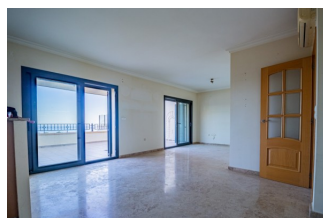

**BESKRIVNING**

Corner bungalow in the exclusive Sierra de Altea la Vella, distributed over 3 floors and with spectacular views of the sea and the mountains. On the main floor (second floor) there is an entrance hall, a guest toilet, a spacious livingdining room with an open kitchen and access to a spectacular terrace with panoramic views. The first floor houses 3 bedrooms and 2 bathrooms, one of which is en suite. Two of the bedrooms have access to a large terrace from where you can enjoy unparalleled views. In the basement, a large closed garage with capacity for two cars and additional space for storage. The property is equipped with security grills, fitted wardrobes and air conditioning. In addition, the community offers a swimming pool, green areas and a barbecue area, ideal for enjoying the surroundings.