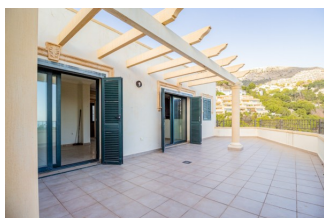

**BESKRIVNING**

Corner bungalow in the exclusive Sierra de Altea la Vella, distributed over 3 floors and with spectacular views of the sea and the mountains. On the main floor (second floor) there is an entrance hall, a guest toilet, a spacious livingdining room with an open kitchen and access to a spectacular terrace with panoramic views. The first floor houses 3 bedrooms and 2 bathrooms, one of which is en suite. Two of the bedrooms have access to a large terrace from where you can enjoy unparalleled views. In the basement, a large closed garage with capacity for two cars and additional space for storage. The property is equipped with security grills, fitted wardrobes and air conditioning. In addition, the community offers a swimming pool, green areas and a barbecue area, ideal for enjoying the surroundings.